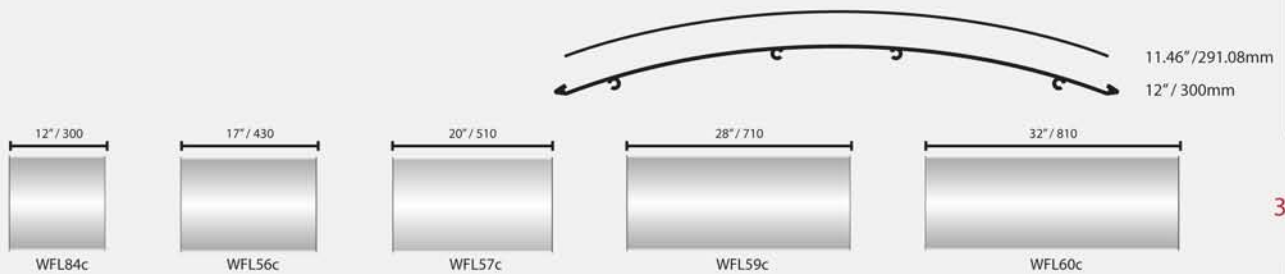

WFC

10-MCA

15-MCA

15-MCA

20-MCA

30-MCA