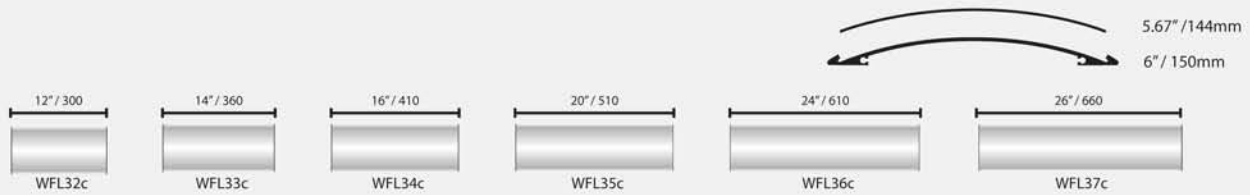

WFC

10-MCA

15-MCA

15-MCA

20-MCA

30-MCA