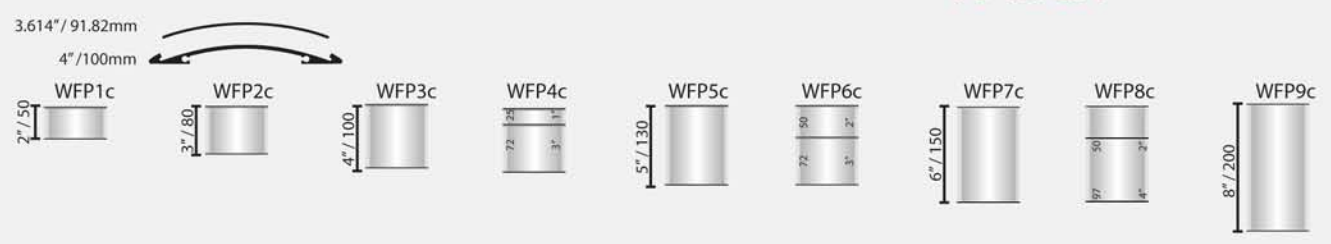

WFC

10-MCA

15-MCA

20-MCA