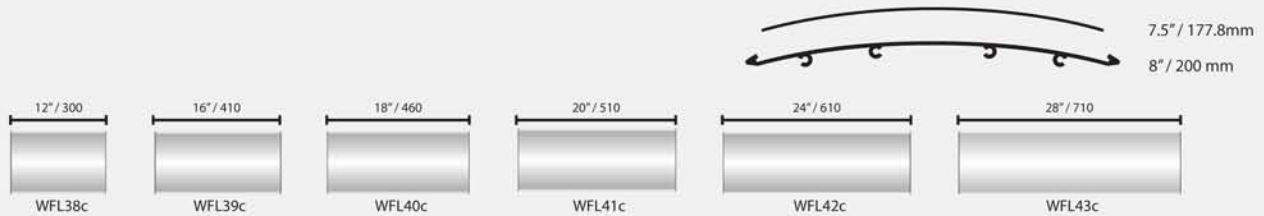

WFC

10-MCA

15-MCA

15-MCA

20-MCA

30-MCA