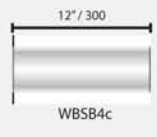

WBC

10-MCA

15-MCA

20-MCA

30-MCA

10-MCA

15-MCA

20-MCA

3.614" / 91.82mm

4" / 100mm

SUS64c

24" (610mm)

1.5" / 38.10mm

2" / 50mm

SUS65c

30" (760mm)