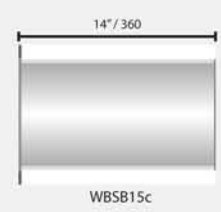

WBC

10-MCA

15-MCA

20-MCA

30-MCA

10-MCA

15-MCA

20-MCA