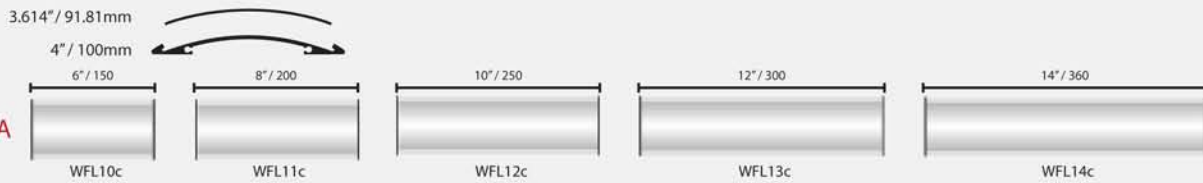

30-MCA

5-MCA

5-MCA

10-MCA

10-MCA