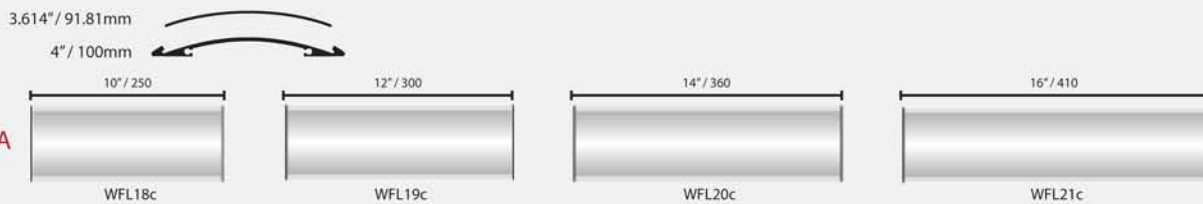

30-MCA

5-MCA

5-MCA

10-MCA

10-MCA