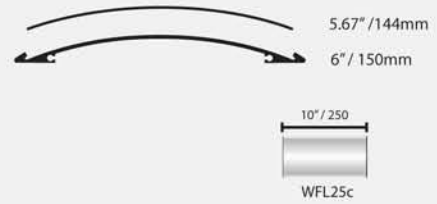

WFC

10-MCA

15-MCA

15-MCA

20-MCA

30-MCA