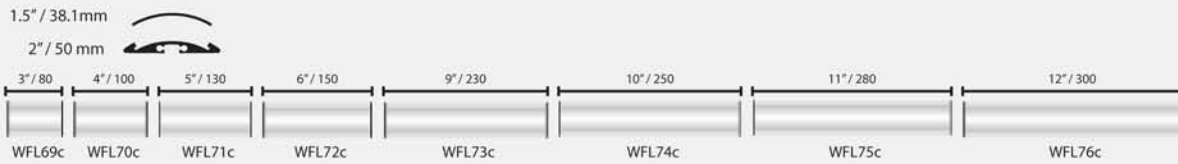

30-MCA

5-MCA

5-MCA

10-MCA

10-MCA