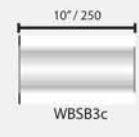

WBC

10-MCA

15-MCA

20-MCA

30-MCA

10-MCA

15-MCA

20-MCA