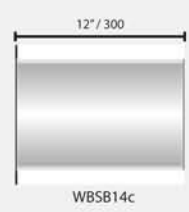

WBC

10-MCA

15-MCA

20-MCA

30-MCA

10-MCA

15-MCA

20-MCA